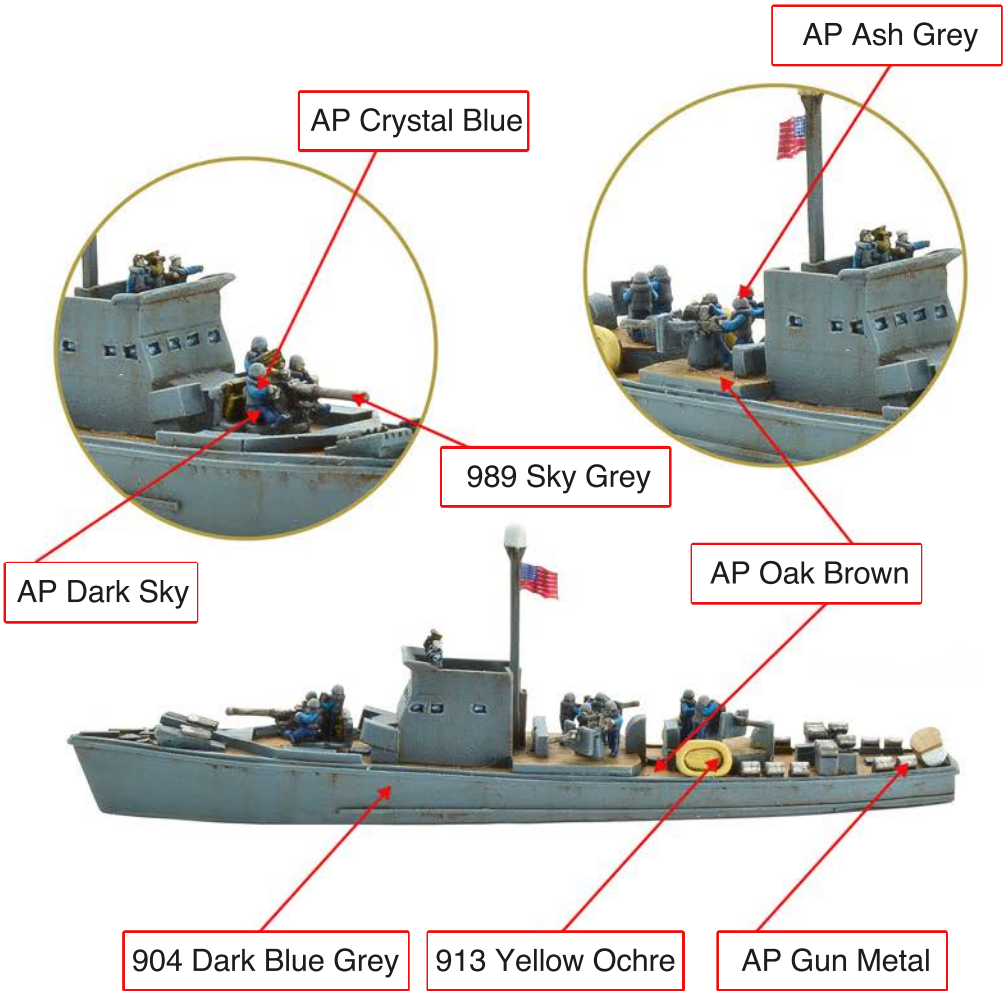

CRUEL SEAS™

US Navy Painting Guide
Coastal Cutter Subchaser