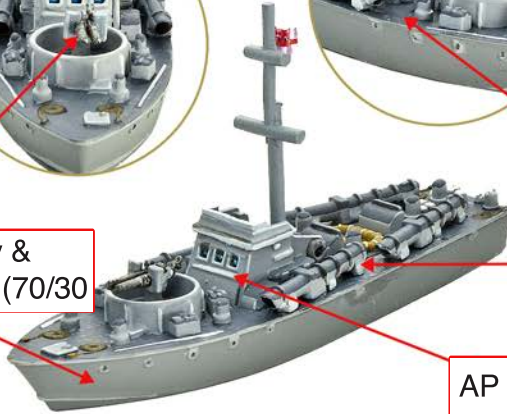

CRUEL SEAS™

309 Periscopes

836 London Grey

AP Gun Metal

990 Light Grey & Medium Grey Mix (70/30)

836 Sky Grey

AP Spaceship Exterior

AP Gun Metal

836 London Grey

989 Sky Grey

Royal Navy Painting Guide
Vospers MTB Flotilla