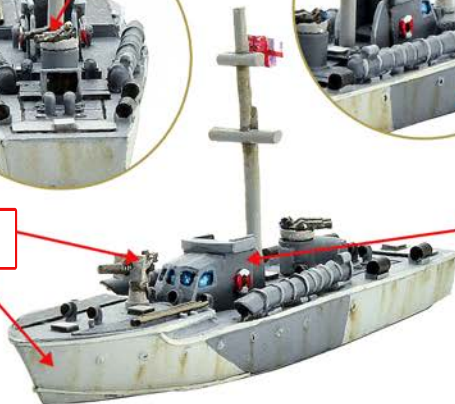

CRUEL SEAS™

309 Periscopes

836 London Grey

AP Gun Metal

990 Light Grey & Medium Grey Mix (70/30)

836 Sky Grey

AP Spaceship Exterior

AP Gun Metal

836 London Grey

989 Sky Grey

Royal Navy Painting Guide
Vospers MTB Flotilla