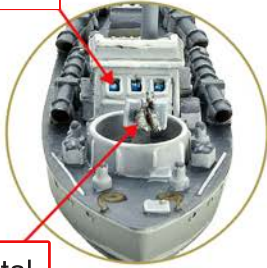

CRUEL SEAS™

309 Periscopes

836 London Grey

AP Gun Metal

990 Light Grey & Medium Grey Mix (70/30)

836 Sky Grey

AP Spaceship Exterior

AP Gun Metal