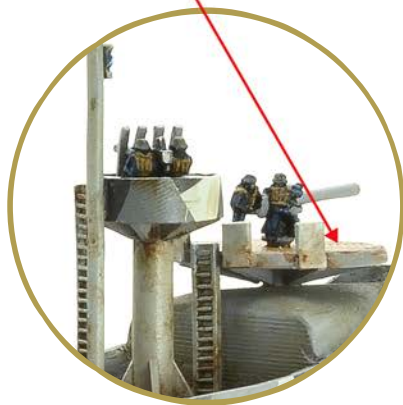

CRUEL SEAS™

981 Orange Brown

820 Off White

990 Light Grey

875 German Grey