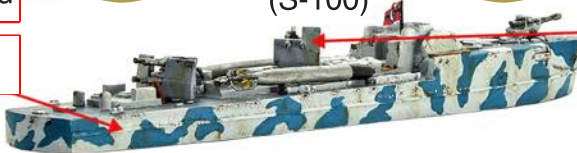

CRUEL SEAS™

309 Periscope

836 London Grey

(S-38)

989 Sky Grey

AP Spaceship Exterior

AP Platemail

AP Gun Metal

AP Greedy Gold

836 London Grey

989 Sky Grey

(S-100)

841 Andrea Blue