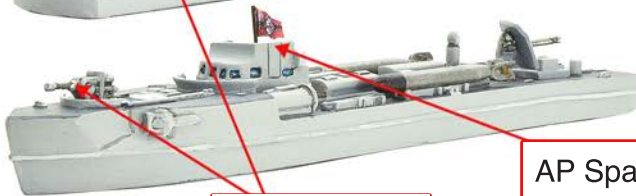

CRUEL SEAS™

309 Periscope

836 London Grey

(S-38)

989 Sky Grey

AP Spaceship Exterior

AP Platemail

AP Gun Metal