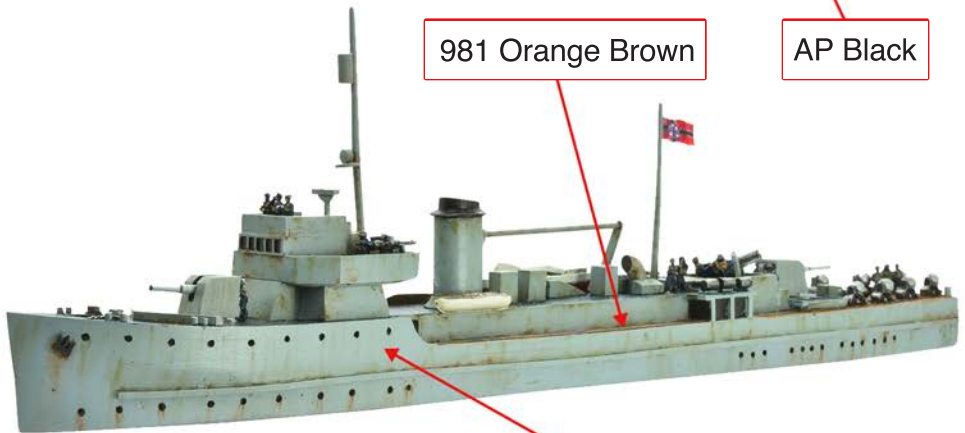

# CRUEL SEAS™

913 Yellow Ochre

AP Field Grey

AP Gun Metal

981 Orange Brown

AP Black

870 Medium Sea Grey

Kriegsmarine Painting Guide  
M1 Minesweeper