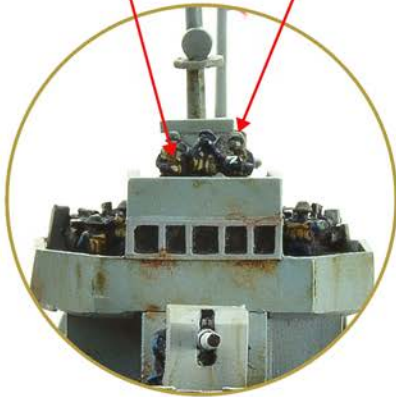

# CRUEL SEAS™

913 Yellow Ochre

AP Field Grey

AP Gun Metal

981 Orange Brown

AP Black

870 Medium Sea Grey

Kriegsmarine Painting Guide  
M1 Minesweeper