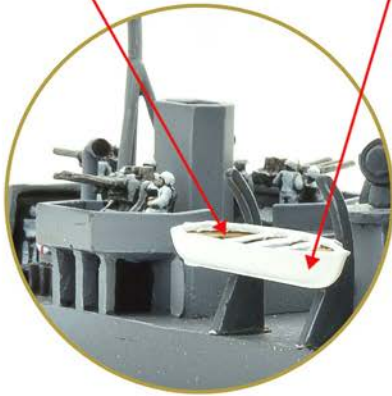

# CRUEL SEAS™

AP Oak Brown

951 White

836 London Grey

990 Light Grey

AP Spaceship Exterior

IJN Painting Guide  
Escort Type Hei Minesweeper

**WARLORD™**  
GAMES