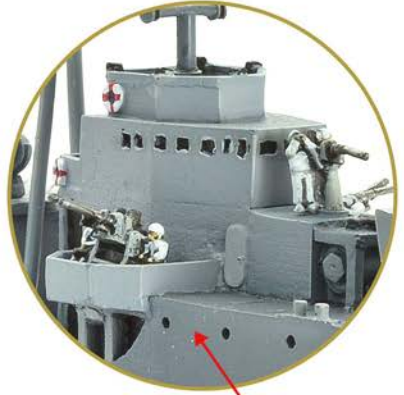

# CRUEL SEAS™

AP Oak Brown

951 White

836 London Grey

990 Light Grey

AP Spaceship Exterior

IJN Painting Guide  
Escort Type Hei Minesweeper

**WARLORD™**  
GAMES