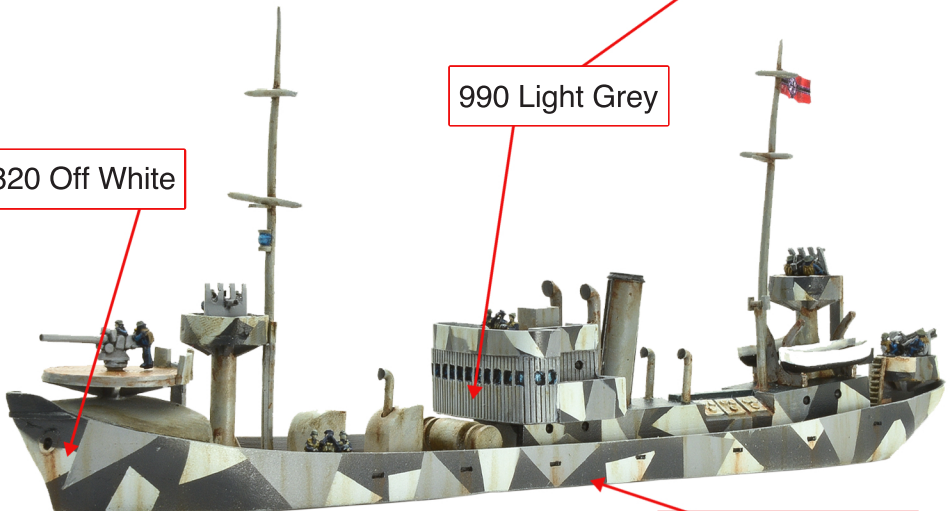

# CRUEL SEAS™

981 Orange Brown

990 Light Grey

820 Off White

875 German Grey

Kriegsmarine Painting Guide  
Vorpostenboot Flakship