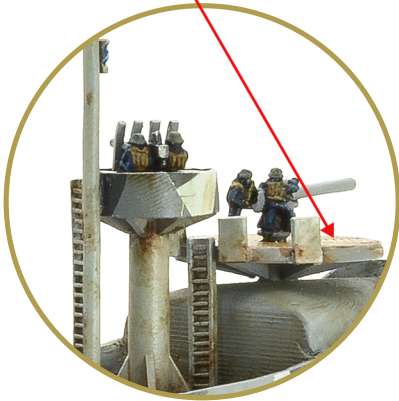

# CRUEL SEAS™

981 Orange Brown

990 Light Grey

820 Off White

875 German Grey

Kriegsmarine Painting Guide  
Vorpostenboot Flakship